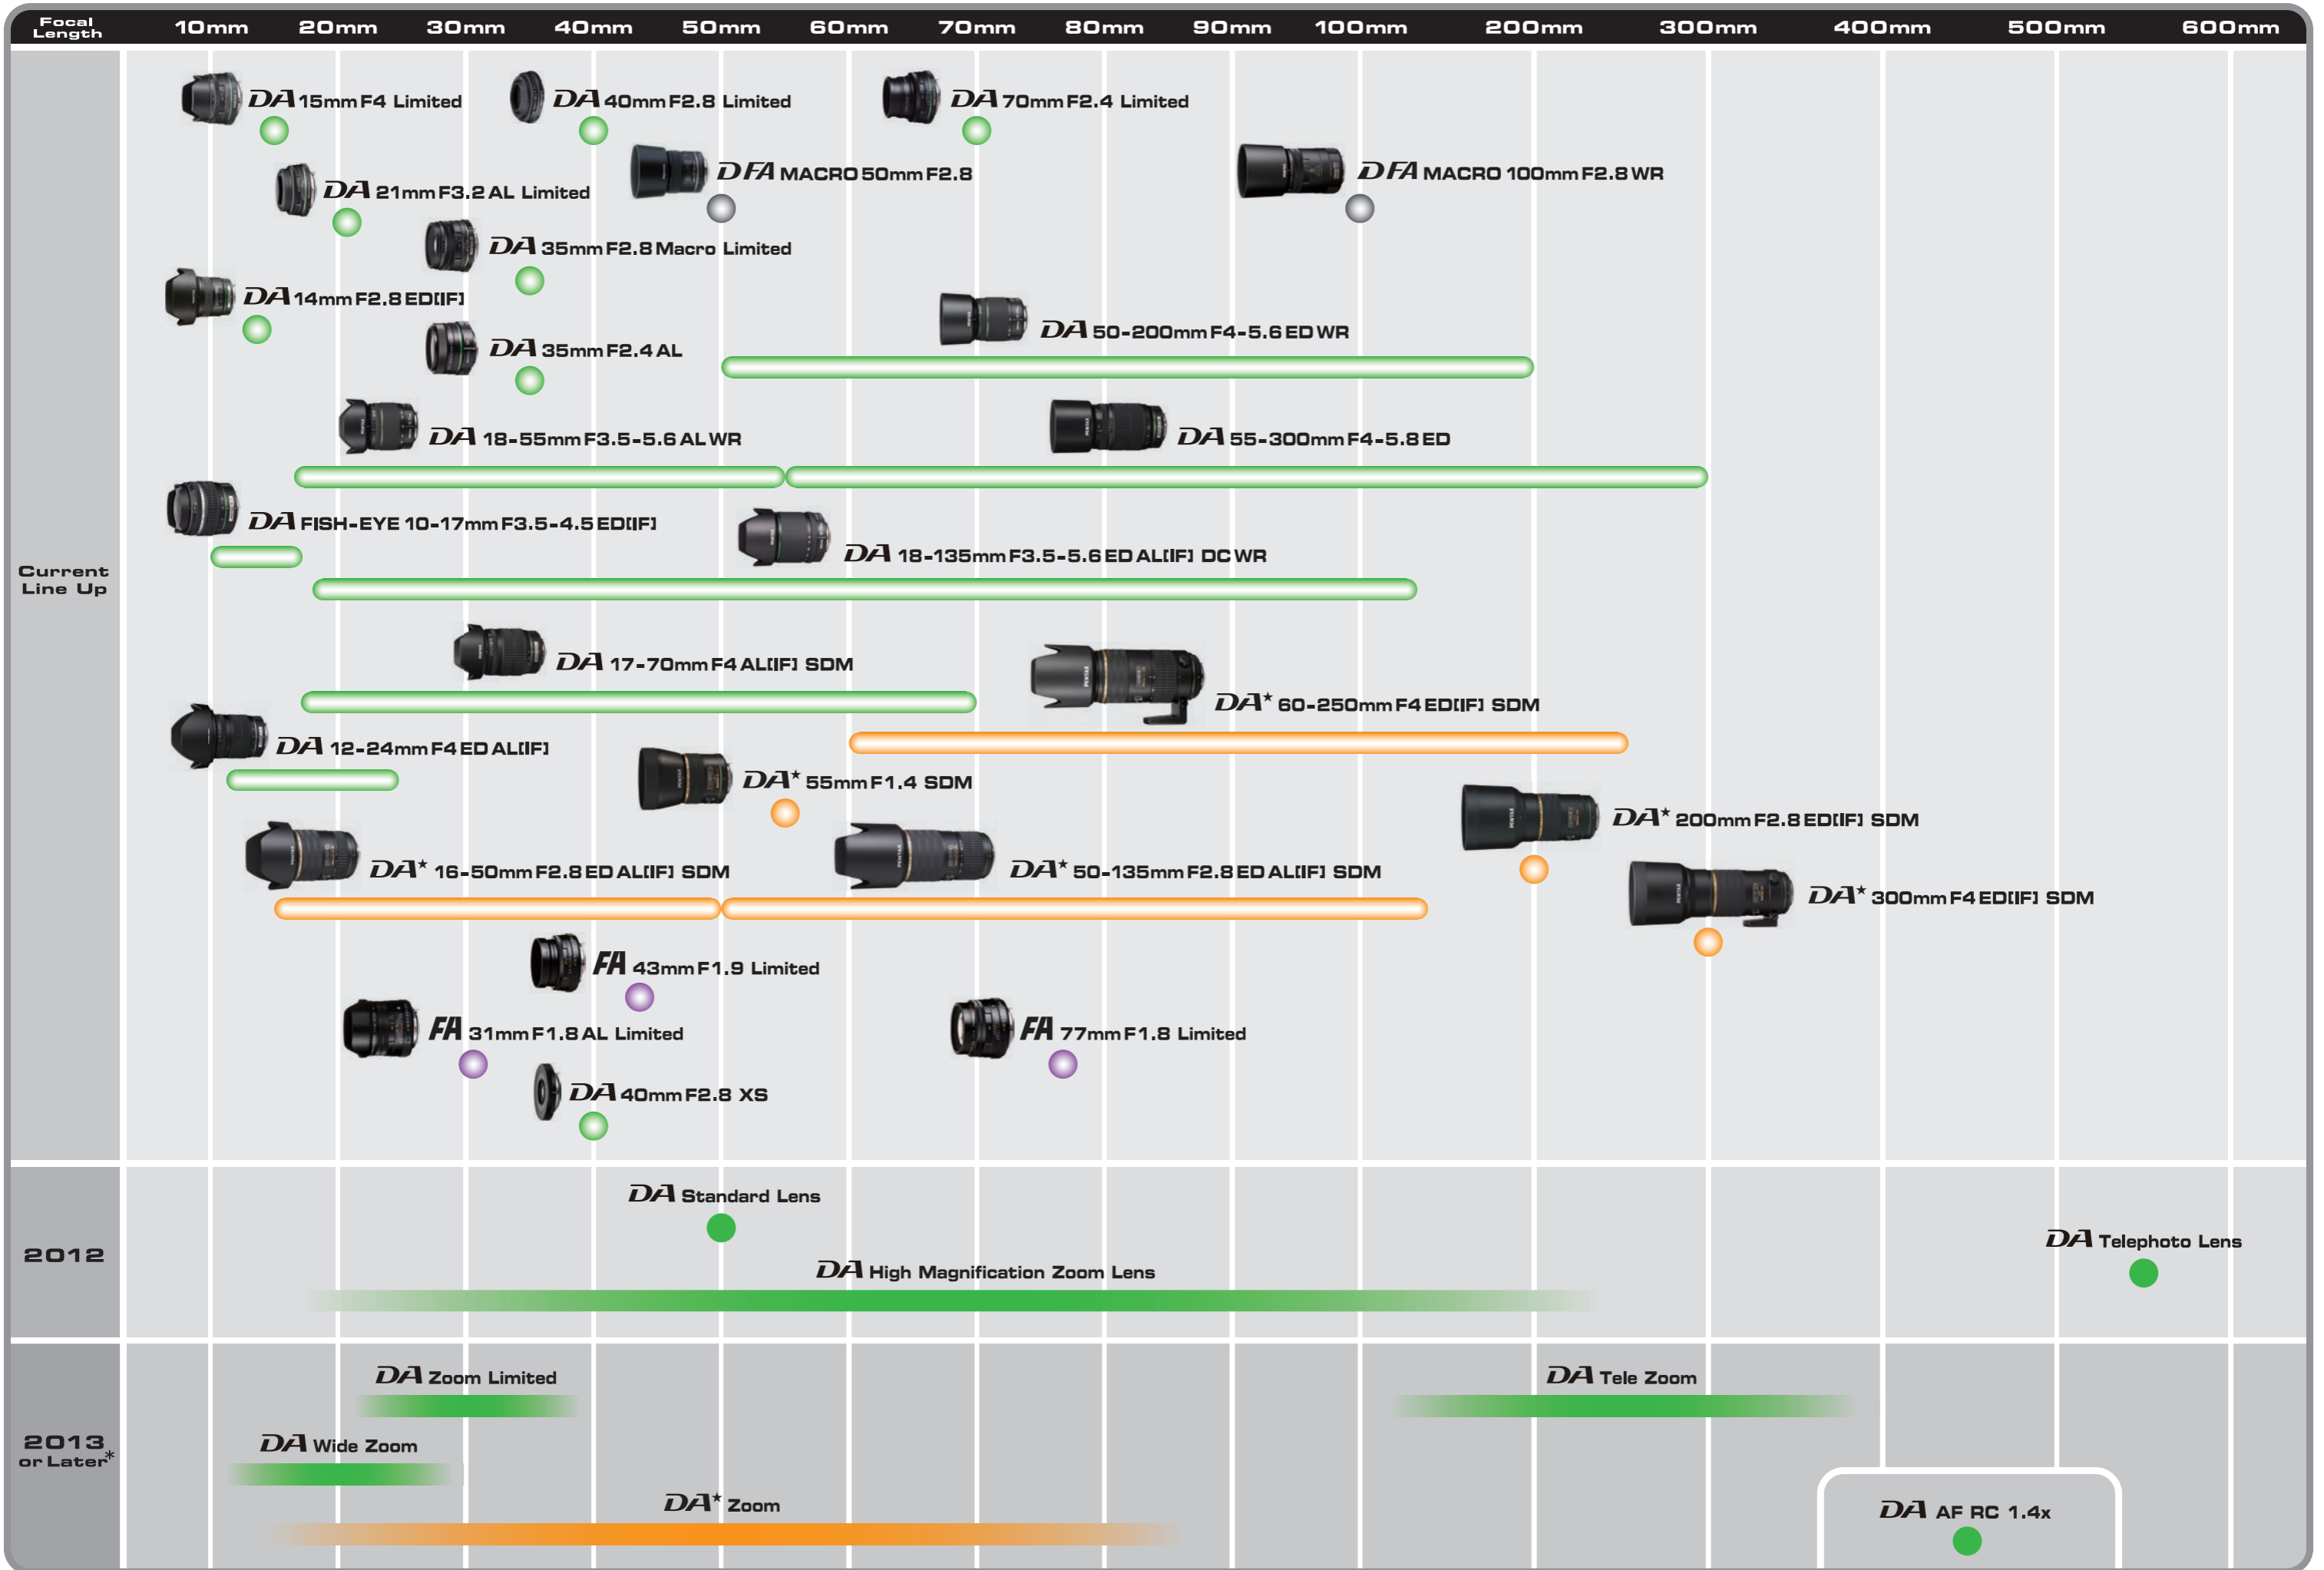

# PENTAX K-Mount Lens Line Up

\* Road map may vary in response to market situation.